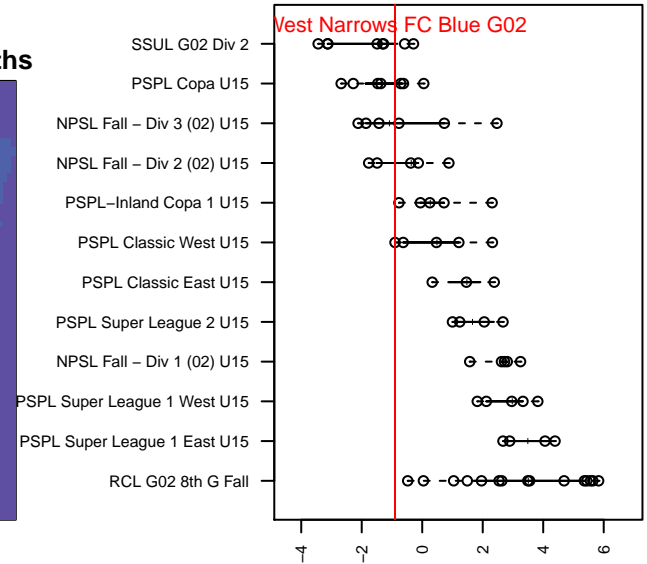

**attack and defense rating
relative to others at age
and all opponents in last 13 months**