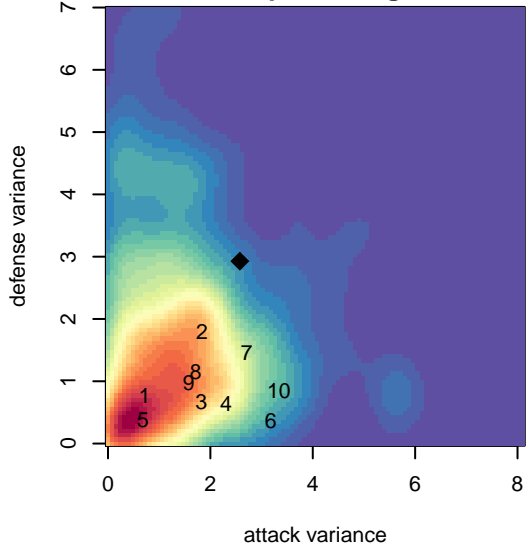

West Narrows FC Blue G02

West Narrows FC
 Gig Harbor, WA
 G02 total strength=1107
 attack=3.65 defense=2.31
 fall league = PSPL Classic West U15
 spr league = Win PSPL Classic 2 (02) U15

alt names used:
 WNFC G02
 WNFC Blue G 02
 West Narrows F.C. G 02
 West Narrows F.C. Blue G02

Venues played:
 2016 Xtreme Cup GU15 Silver
 2016 Summer Slam Gold/Silver U15
 2016 PSPL Classic West U15
 2016 Win PSPL Classic 2 (02) U15

**attack and defense variance (black dot)
relative to other teams
and top 10 in region**