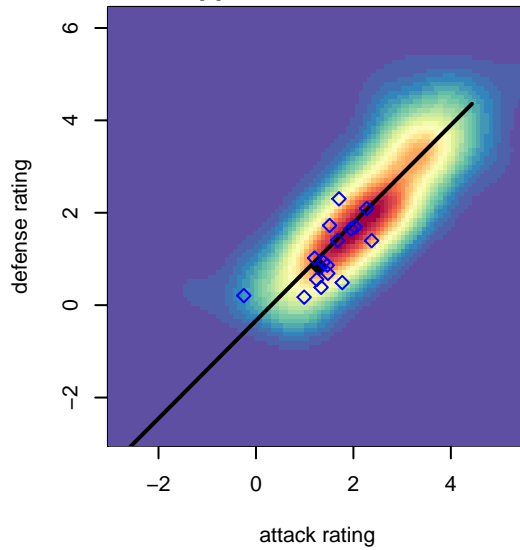

**attack and defense rating
relative to others at age
and all opponents in last 13 months**