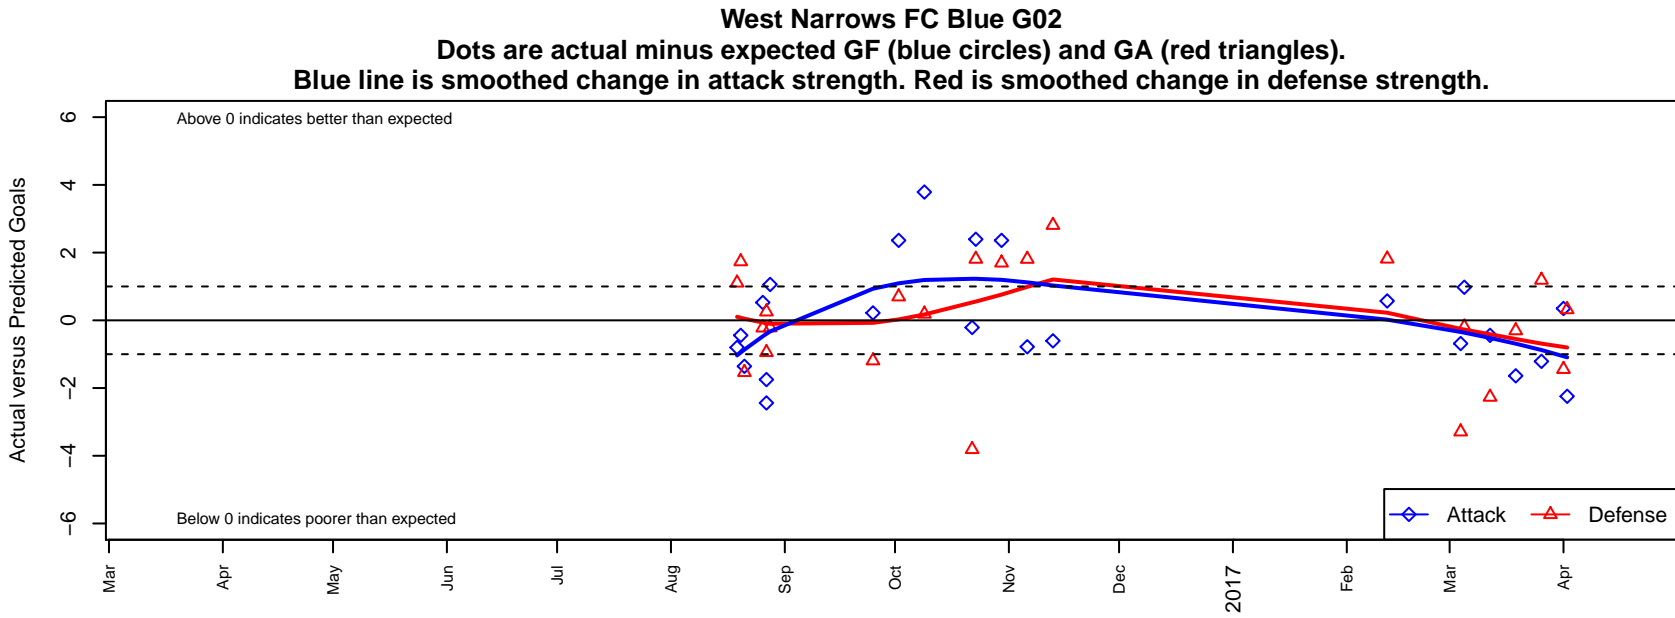

West Narrows FC Blue G02

West Narrows FC
 Gig Harbor, WA
 G02 total strength=1107
 attack=3.65 defense=2.31
 fall league = PSPL Classic West U15
 spr league = Win PSPL Classic 2 (02) U15

alt names used:
 WNFC G02
 WNFC Blue G 02
 West Narrows F.C. G 02
 West Narrows F.C. Blue G02

Venues played:
 2016 Xtreme Cup GU15 Silver
 2016 Summer Slam Gold/Silver U15
 2016 PSPL Classic West U15
 2016 Win PSPL Classic 2 (02) U15

**attack and defense variance (black dot)
relative to other teams
and top 10 in region**