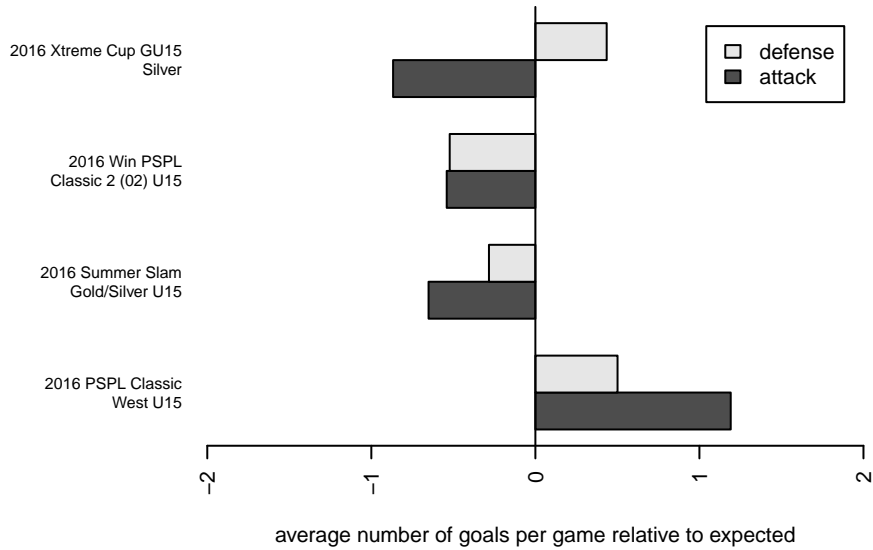

Performance relative to 13 month average