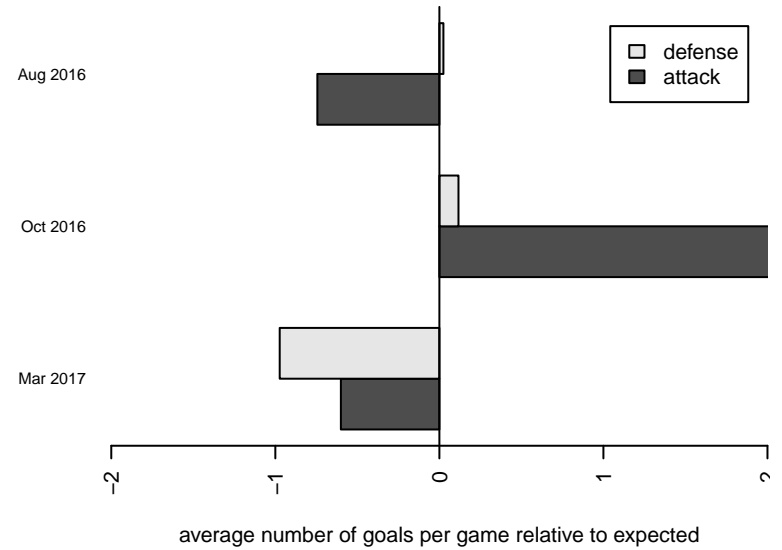

Performance relative to 13 month average